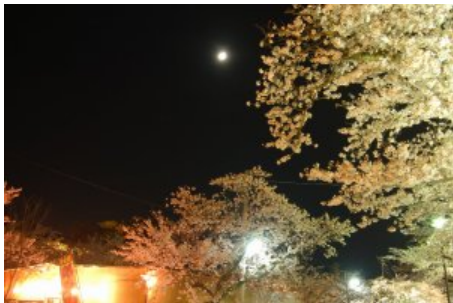

# Night View of Cherry Blossoms

Cherry blossoms at night

I went by bicycle to a park an hour from home and took the photos below with a Nikon D50 camera (not mine) and a tripod (mine) with slow shutter speeds as slow as 5 seconds.

Cherry blossoms at night

Cherry blossoms at night

Cherry blossoms at night

Cherry blossoms at night

Cherry blossoms at night

Cherry blossoms at night

Cherry blossoms at night

Cherry blossoms at night