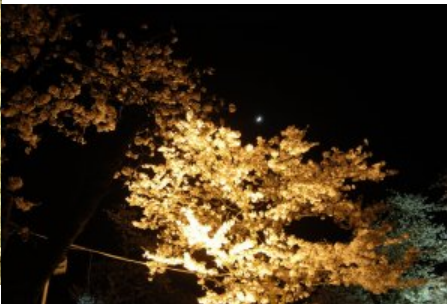

# Night View of Cherry Blossoms

Cherry blossoms at night

I went by bicycle to a park an hour from home and took the photos below with a Nikon D50 camera (not mine) and a tripod (mine) with slow shutter speeds as slow as 5 seconds.

Cherry blossoms at night

Cherry blossoms at night

Cherry blossoms at night

Cherry blossoms at night

Cherry blossoms at night

Cherry blossoms at night

Cherry blossoms at night

Cherry blossoms at night