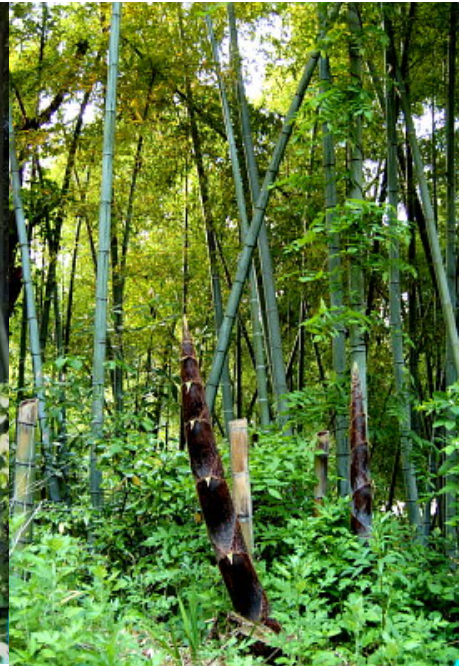

The Rapid Growth of Bamboo

May 22, 1:10PM The center bamboo is now 3 meters or 9 feet 10 inches in height. I am 183 cm or about 6'1". Its height has nearly quadrupled in only 6 days!

My old website at kt70.com~jamesjpn is no longer on line. I am therefore posting some of the articles from it to this website.

On May 16, 2008 I saw two young bamboo shoots about 3 feet high growing next to my house. I knew because of their thickness they would taller than me in just a matter of days. And so I thought it would be a fun project to set up a tripod and take a photo of them daily for a few days.

In the photos are two bamboo shoots and three sawed off bamboo stumps. Also notice the many other fully grown bamboo trees in the background. In the first photo taken on May 16, the bamboo shoot in the center is about 2.5 feet high and appears to be growing at an angle in relation to the bamboo stump directly behind it. On May 21, the bamboo in the center is now 256 centimeters or about 8.5 feet tall. It more than tripled its height in 5 days!

May 16, 1:45PM

May 17, 10:30AM

May 18, 5:50PM

May 19, 8:50AM

May 20, 8:30AM The center bamboo has now uprighted itself and is covering the stump behind it.

May 22, 1:10PM The center bamboo is now 3 meters or 9 feet 10 inches in height. I am 183 cm or about 6'1". Its height has nearly quadrupled in only 6 days!