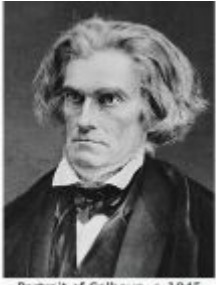

# The Two Traitors Who Caused the American Civil War

Portrait of Calhoun, c. 1845

Portrait by William Inman, c. 1830s

Important history of John C. Calhoun and Nicholas Biddle, both Jesuit agents and the American traitors behind the Civil War.