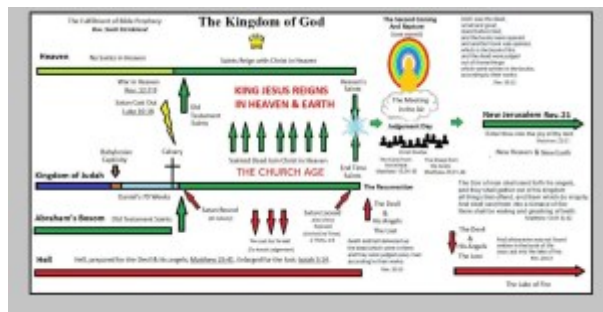

The Kingdom Theology Interpretation of the Thousand Year Reign of Christ on Earth

An interpretation of the millennial reign of Christ of Revelation 20:6.