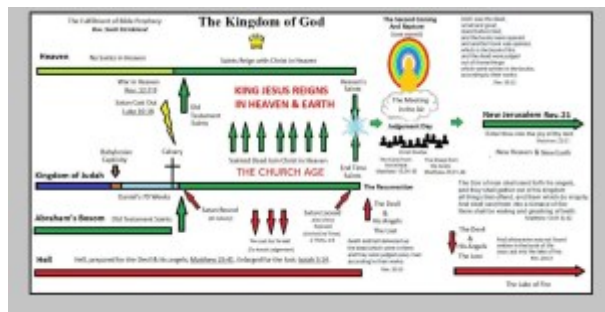

The Kingdom Theology Interpretation of the Thousand Year Reign of Christ on Earth

An interpretation of the millennial reign of Christ of Revelation 20:6.