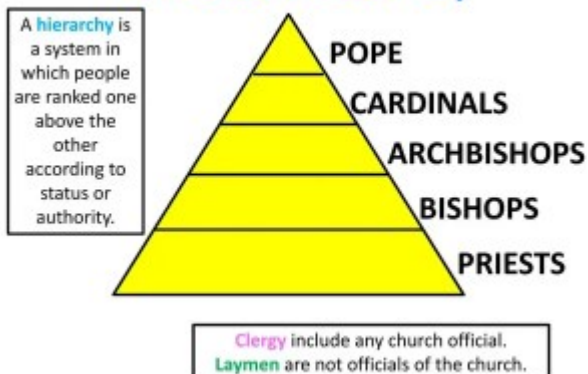

The Hierarchical Structure Of Roman Catholicism

II The Church Hierarchy

The fundamental concept of authority in the Roman Catholic church is rooted in its hierarchical structure, which is as coherent and immutable as a pyramid. Other institutions outside it may come and go; but the table of basic values of the church of Rome never changes or evolves.